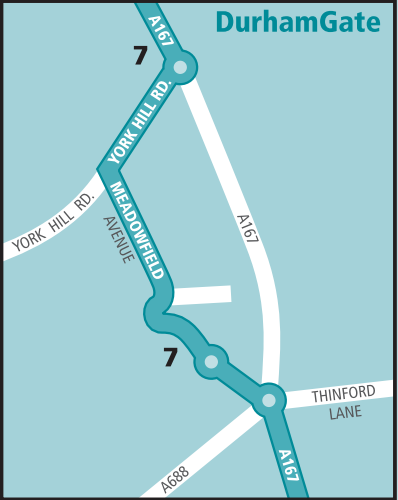

Darlington to Durham via Newton Aycliffe

ARRIVA

- ARRIVA route 7
- Variation to main route
- Terminus point
- Departure stand
- Buses run in direction of arrow
- Railway station

see inset above for details in Darlington Town Centre