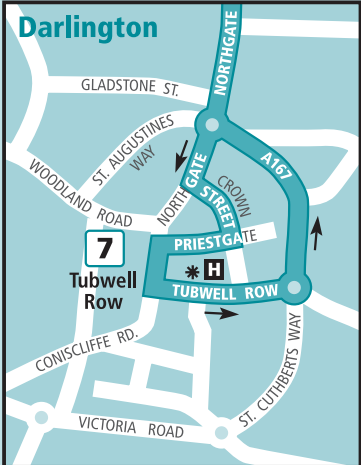

Darlington to Durham via Newton Aycliffe

ARRIVA

- ARRIVA route 7
- Variation to main route
- Terminus point
- Departure stand
- Buses run in direction of arrow
- Railway station

see inset above for details in Darlington Town Centre