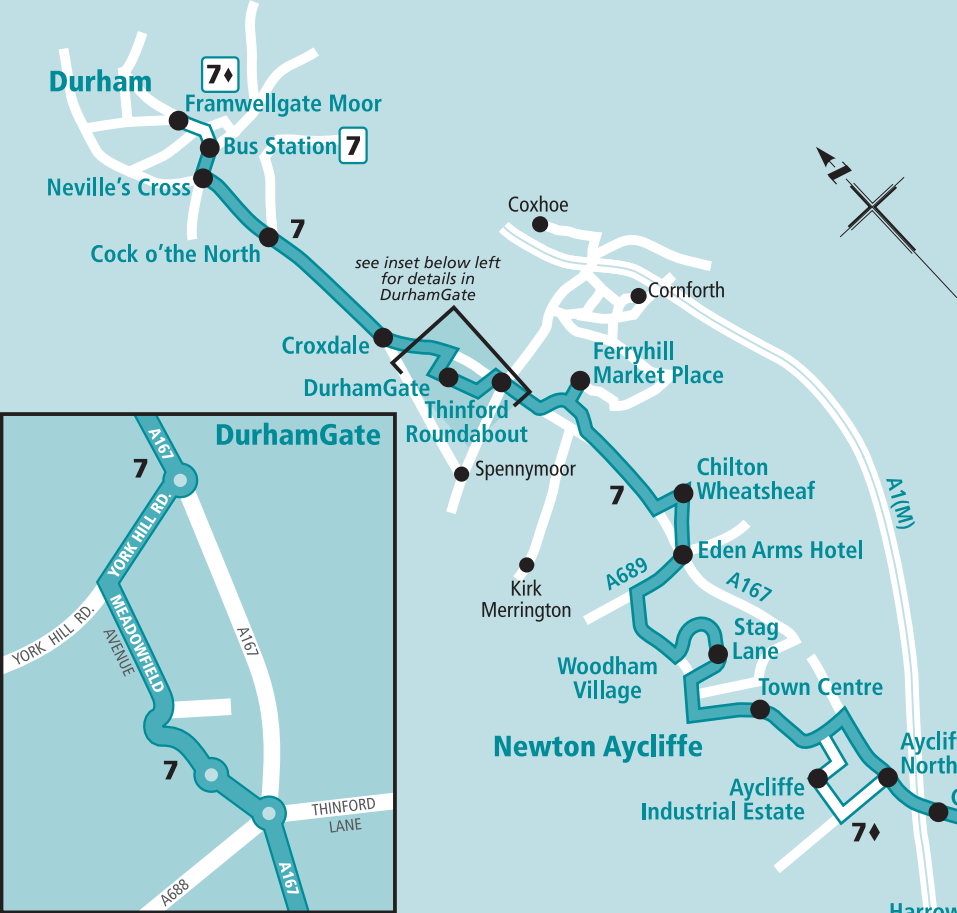

Darlington to Durham via Newton Aycliffe

ARRIVA

- ARRIVA route 7
- Variation to main route
- Terminus point
- Departure stand
- Buses run in direction of arrow
- Railway station

see inset above for details in Darlington Town Centre